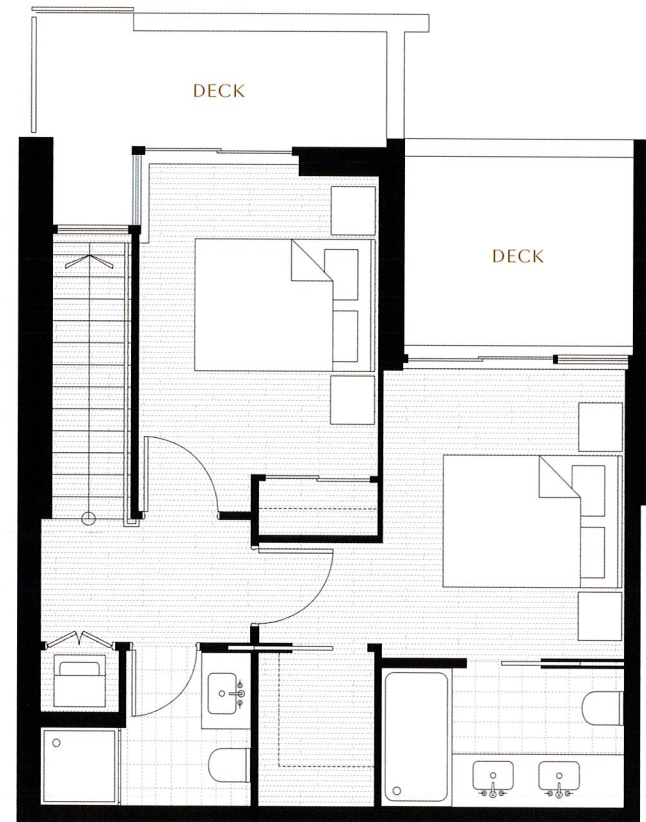

TOWNHOUSE 4

2 Bedroom | Living 1023 sqft* | Balcony 287 sqft

LOWER LEVEL

UPPER LEVEL

*Living space refers to architectural area. The surveyed size of this plan is 984 sqft.