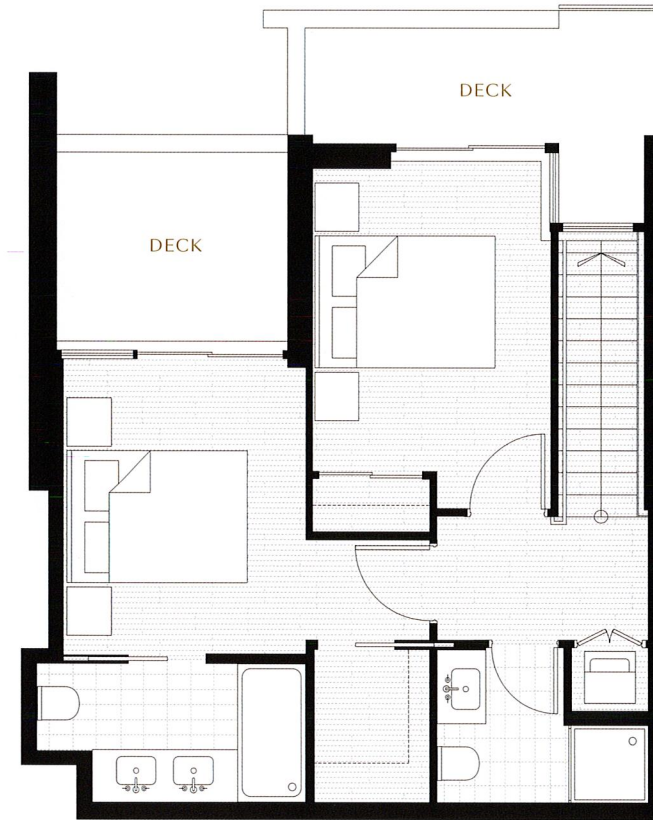

TOWNHOUSE 3

2 Bedroom | Living 1033 sqft* | Balcony 241 sqft

LOWER LEVEL

UPPER LEVEL

*Living space refers to architectural area. The surveyed size of this plan is 994 sqft.