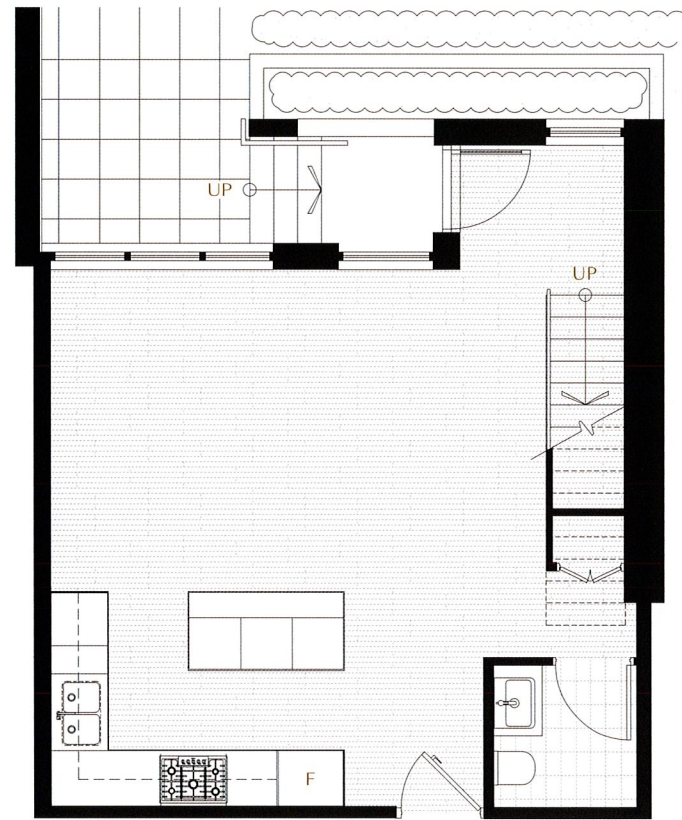

TOWNHOUSE 3

2 Bedroom | Living 1033 sqft* | Balcony 241 sqft

LOWER LEVEL

UPPER LEVEL

*Living space refers to architectural area. The surveyed size of this plan is 994 sqft.