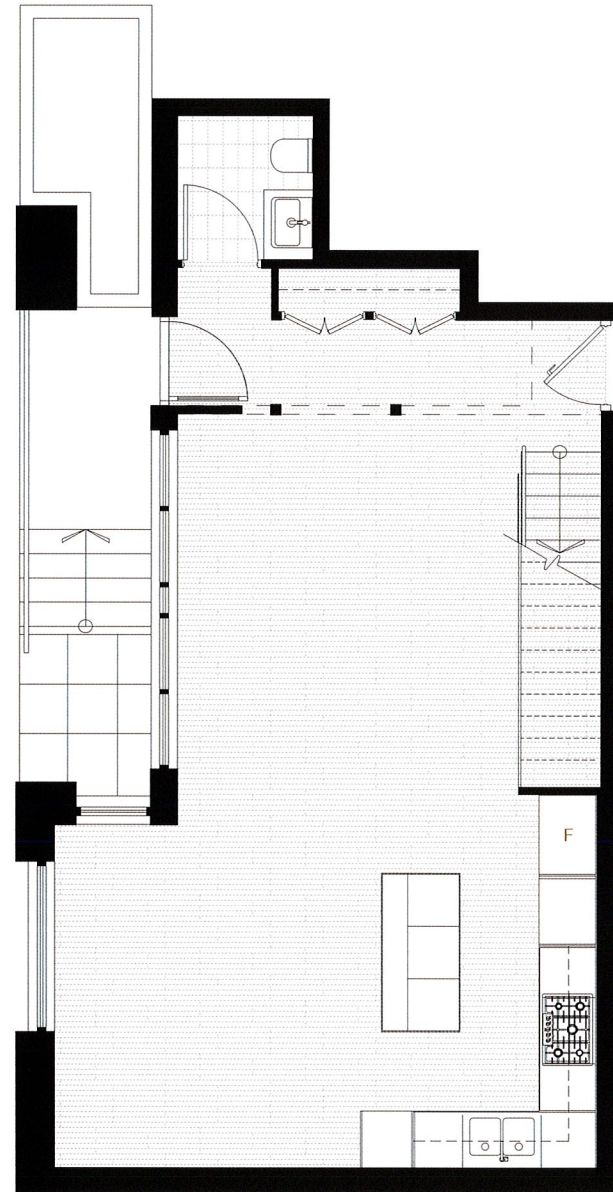

TOWNHOUSE 1

2 Bedroom | Living 1419 sqft* | Balcony 178 sqft

LOWER LEVEL

UPPER LEVEL

*Living space refers to architectural area. The surveyed size of this plan is 1335 sqft.

TOWER 2

LOWER LEVEL

TOWER 2

UPPER LEVEL