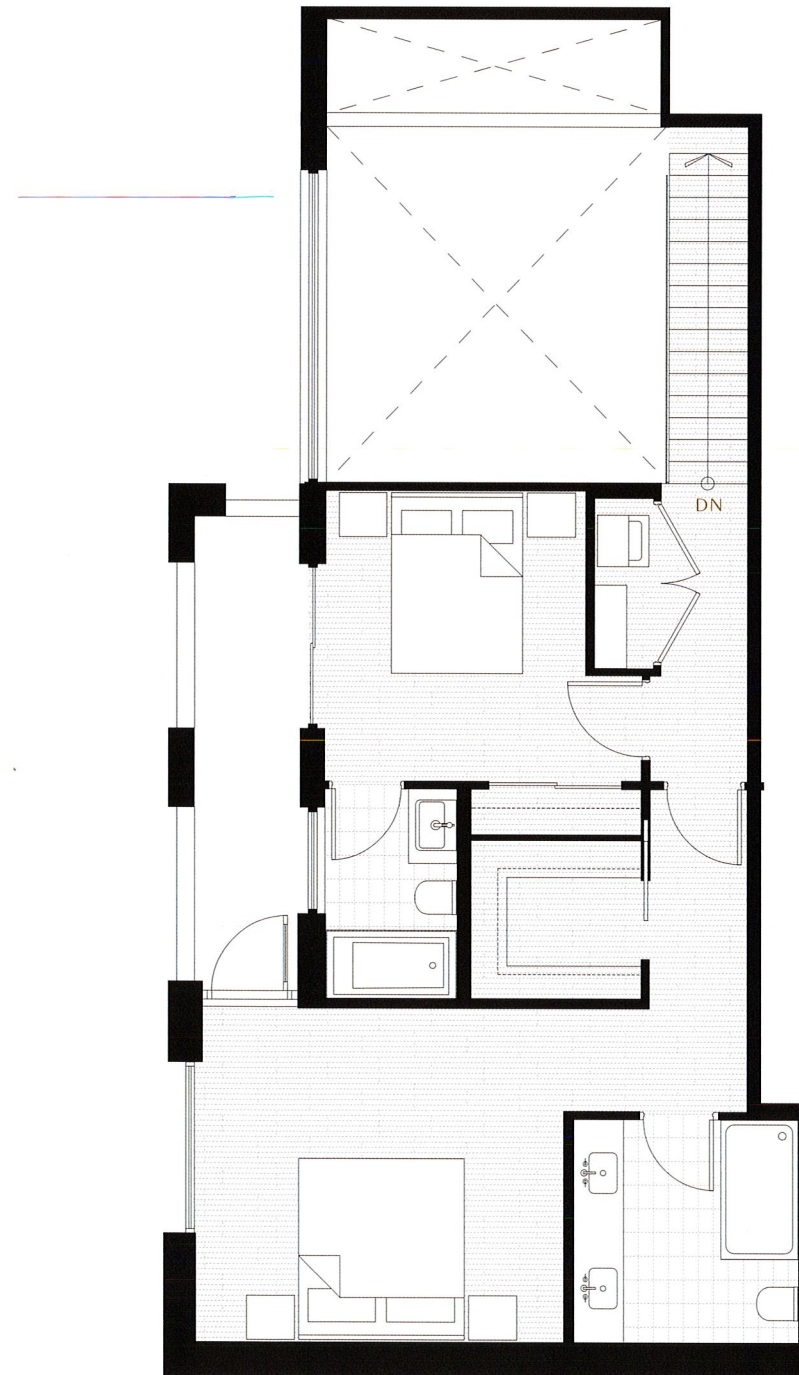

TOWNHOUSE 1

2 Bedroom | Living 1419 sqft* | Balcony 178 sqft

LOWER LEVEL

UPPER LEVEL

*Living space refers to architectural area. The surveyed size of this plan is 1335 sqft.

TOWER 2

LOWER LEVEL

TOWER 2

UPPER LEVEL